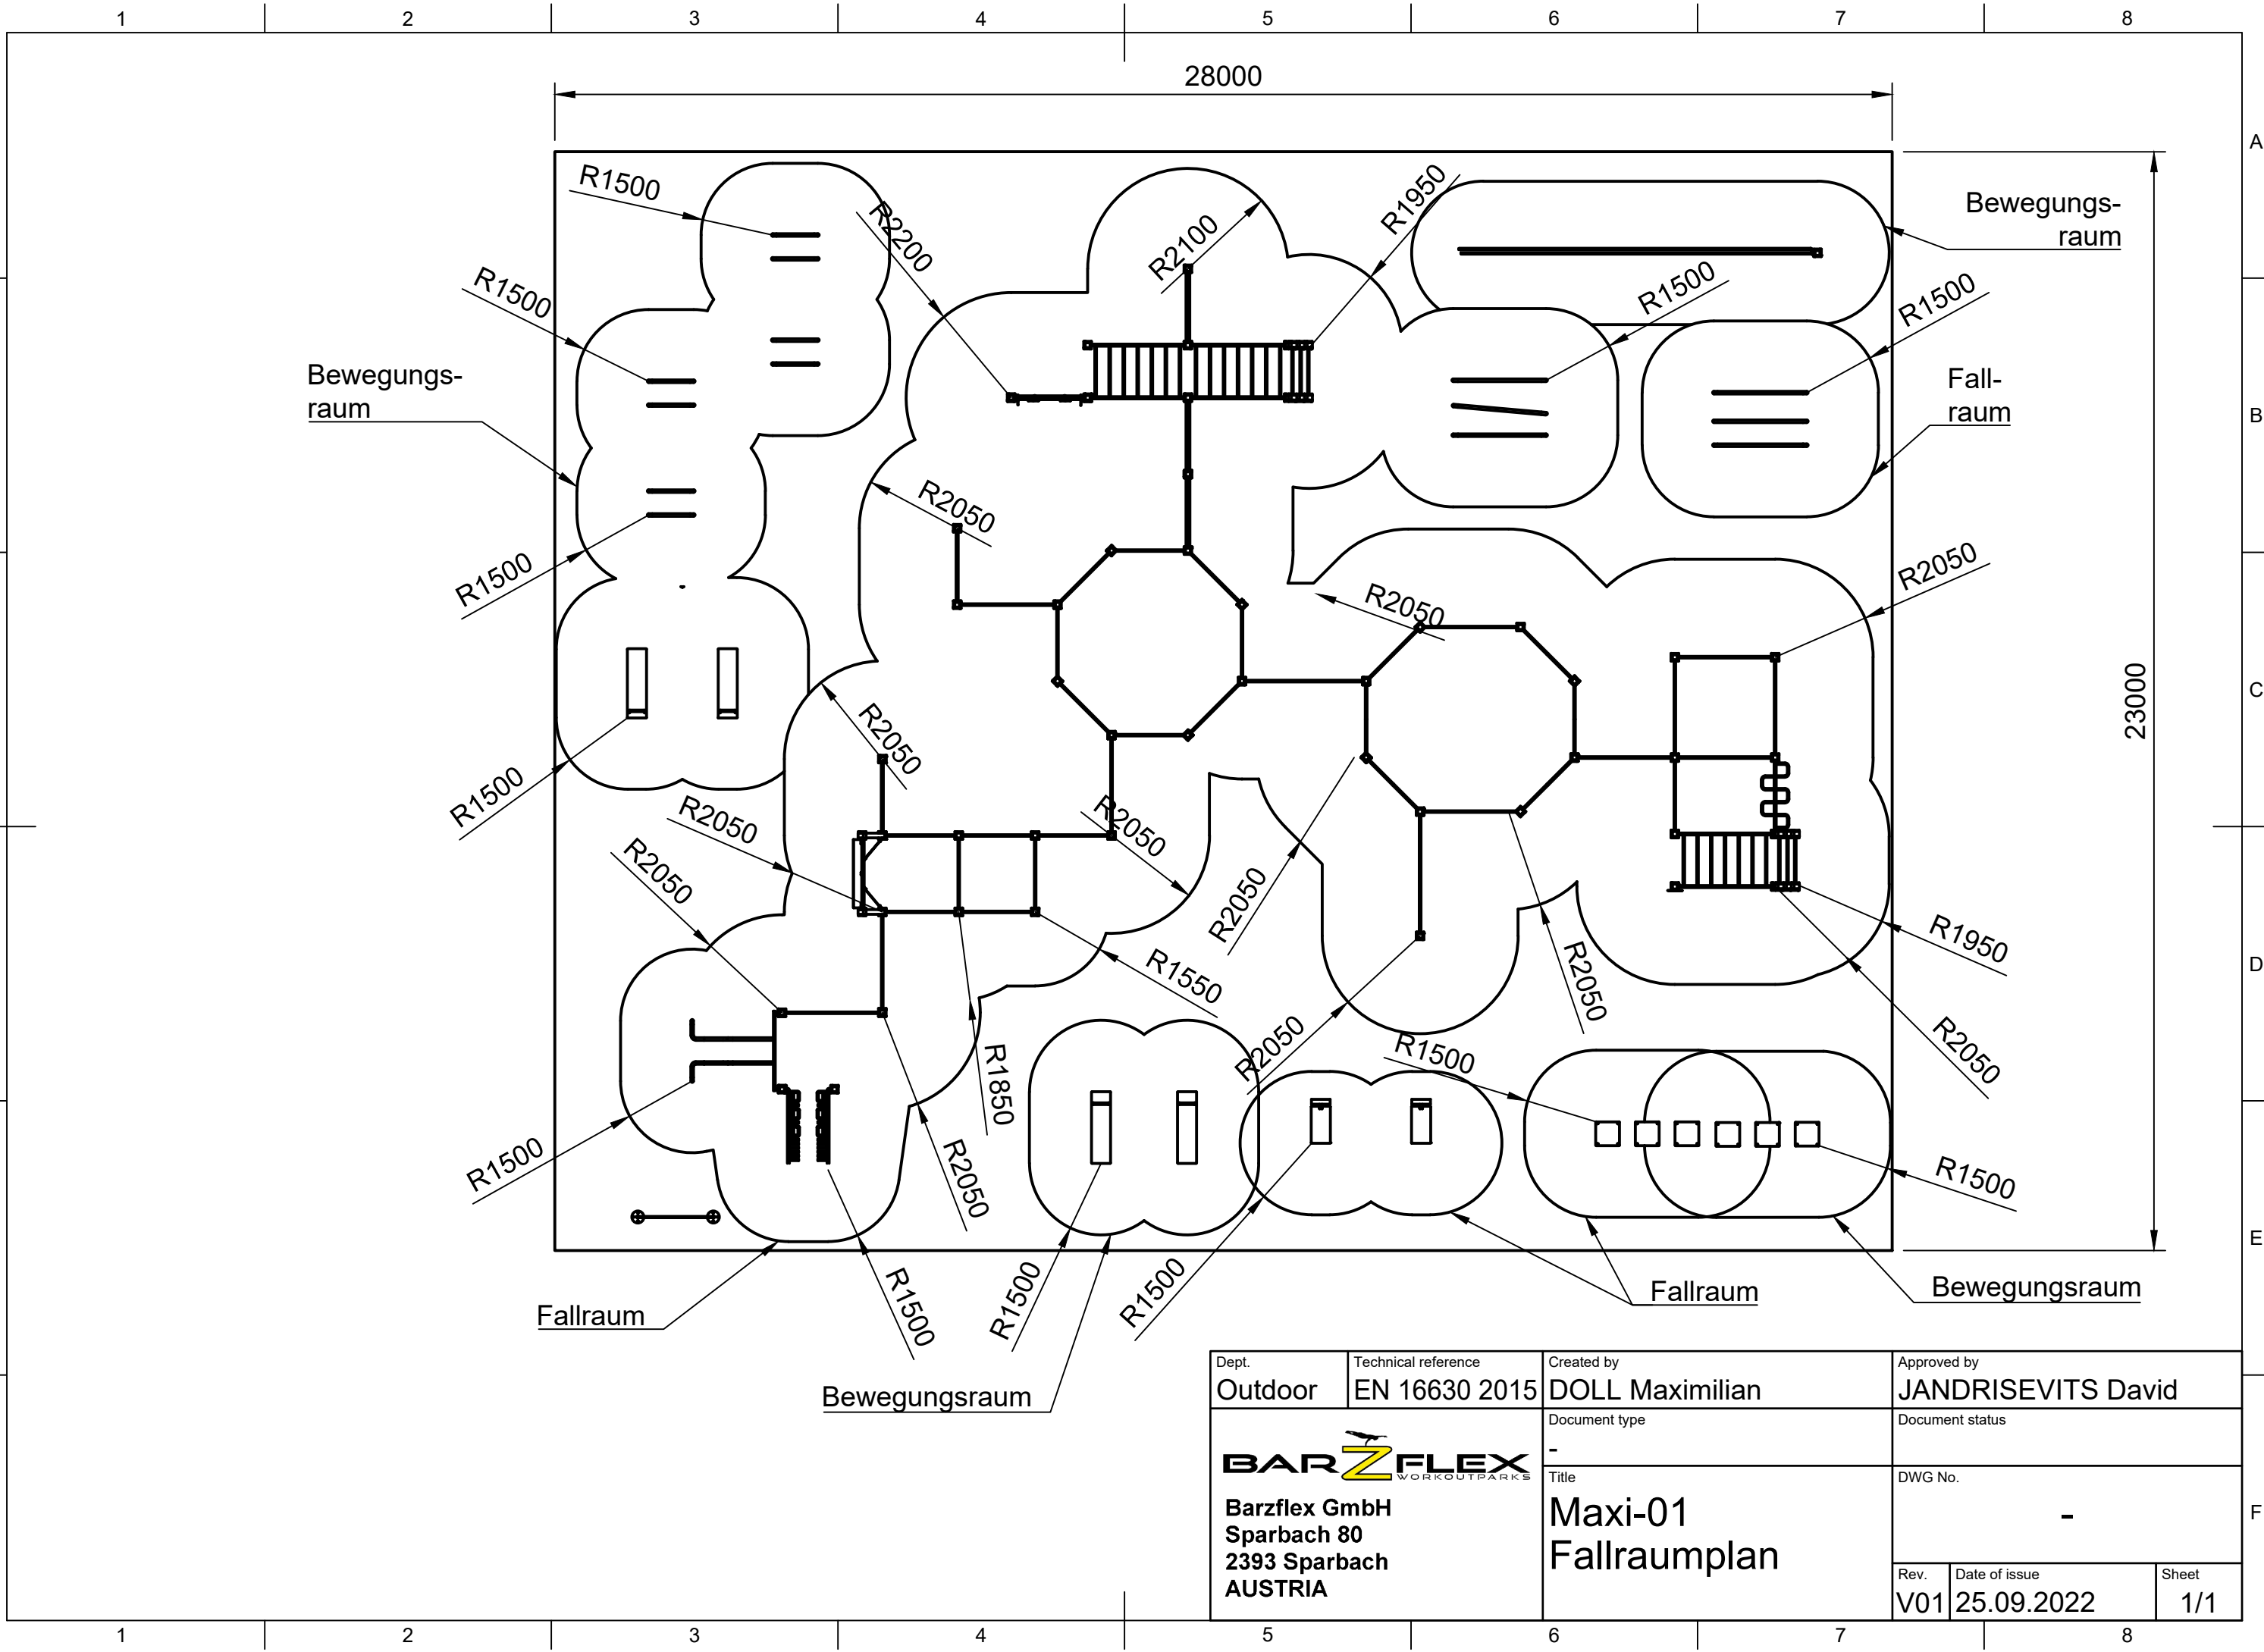

This design and information is our intellectual property. It must neither be copied in any way nor used for manufacturing nor communicated to third parties without our written consent.

Dept. Outdoor	Technical reference EN 16630 2015	Created by DOLL Maximilian	Approved by JANDRISEVITS David	
 Barzflex GmbH Sparbach 80 2393 Sparbach AUSTRIA		Document type -	Document status	
		Title Maxi-01 Fallraumplan	DWG No. -	
		Rev. V01	Date of issue 25.09.2022	Sheet 1/1